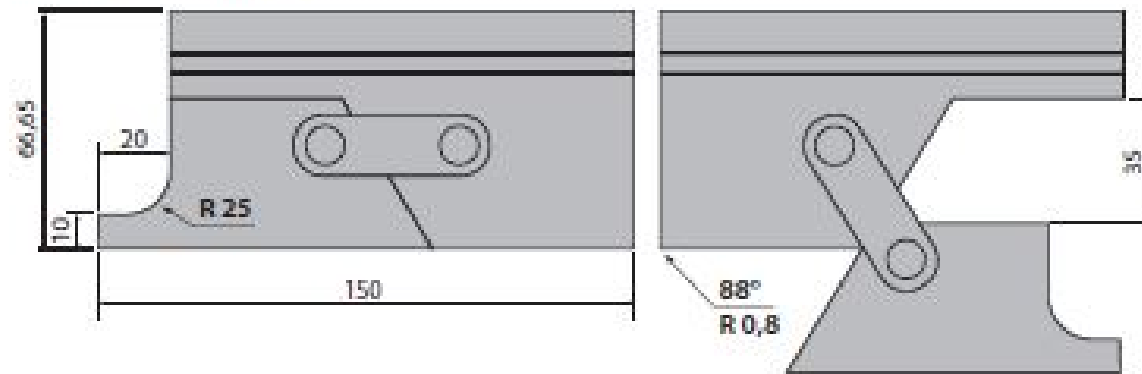

88° Segmented Punches with Mobile Horns

PMH150.88.R08

150 kN/m max.

per set | 3.5 kg

90° Segmented Punches with Mobile Horns

PMH150.90.R08

150 kN/m max.

per set | 3.5 kg